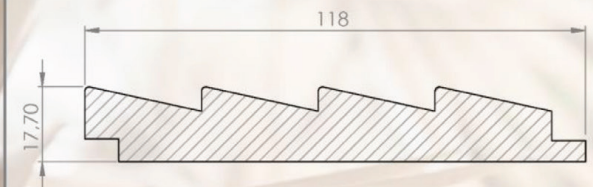

WALL PROFILE  
**WP 05**

LIGHT WALNUT | 1070

-  **S028**
-  **S040**
-  **6270**
-  **6370**

WALL  
PROFILE **WP 07**

SM CREAM | S020

MOUNTED PROFILE

DIMENSIONS (mm)

Thickness: 17,70 | Width: 118 | Length: 2800

S010

S040

WALL  
PROFILE **WP 11**

GOLD INOX | 6370

MOUNTED PROFILE

DIMENSIONS (mm)

Thickness: 17,70 | Width: 118 | Length: 2800

S010