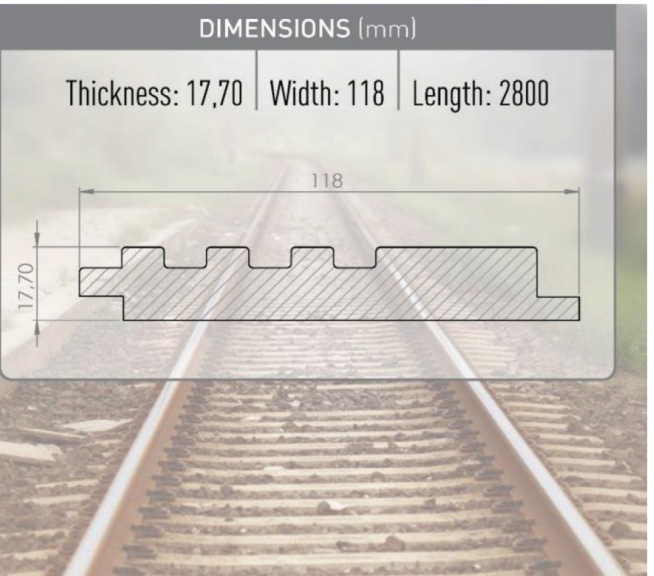

WALL PROFILE
WP 06
SM PISTACHIO | S067

gizir
WOOD PRODUCTS