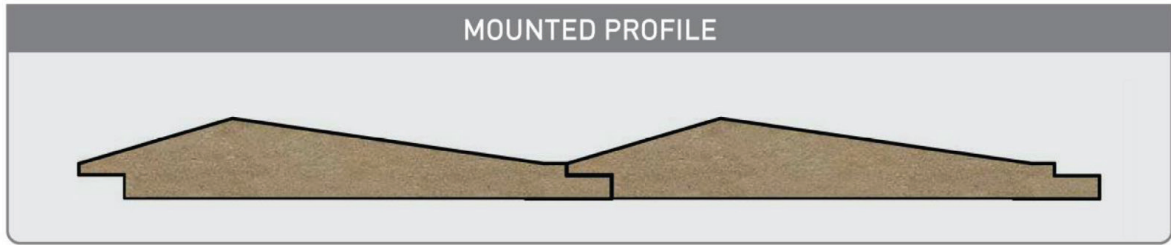

WALL PROFILE
WP 05

LIGHT WALNUT | 1070

- **S028**
- **S040**
- **6270**
- **6370**