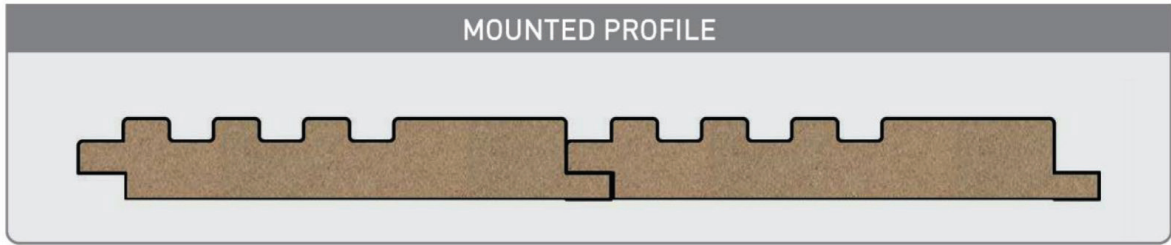

## MOUNTED PROFILE

WALL PROFILE  
**WP 06**  
 SM PISTACHIO | S067

**gizir**  
 WOOD PRODUCTS

- |   |   |   |   |
|---|---|---|---|
|   |   |   |   |
| <b>S010</b>   | <b>S028</b>   | <b>S036</b>   | <b>S040</b>   |
|  |  |  |  |
| <b>S064</b>   | <b>7093</b>   | <b>7094</b>   | <b>7095</b>   |
|  |  |   |   |
| <b>6270</b>   | <b>6370</b>   |   |   |