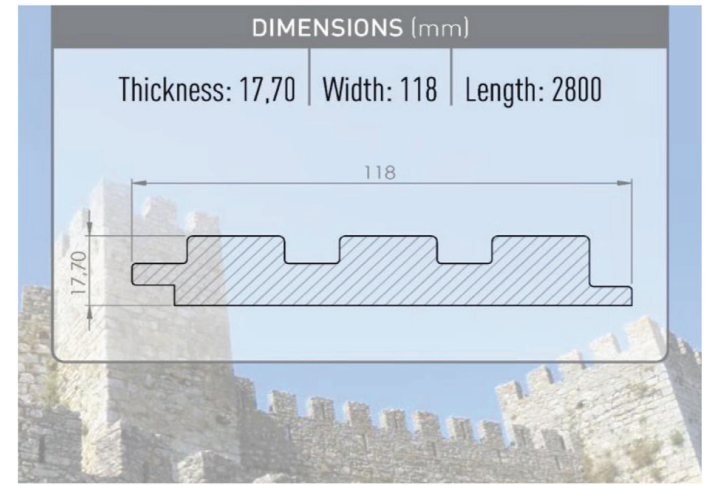

WALL
PROFILE

WP Slats

SM INDIGO

S066