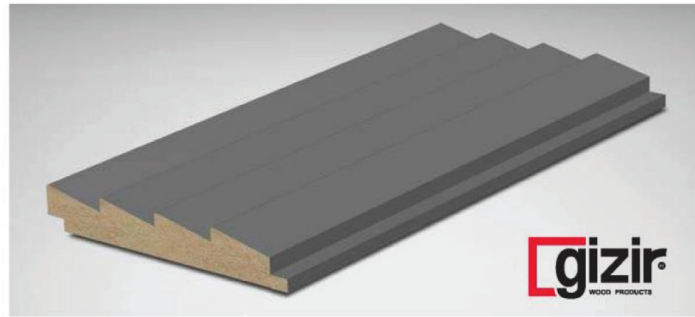

WALL PROFILE  
**WP 05**

LIGHT WALNUT | 1070

-  **S028**
-  **S040**
-  **6270**
-  **6370**

WALL  
PROFILE **WP 07**

SM CREAM | S020

MOUNTED PROFILE

DIMENSIONS (mm)

Thickness: 17,70 | Width: 118 | Length: 2800