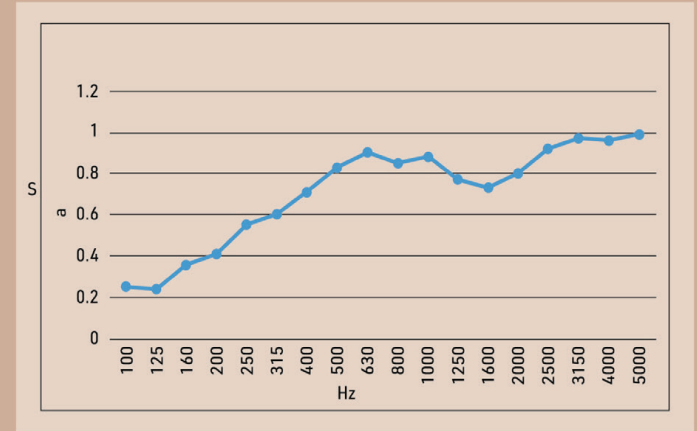

## ACOUSTIC FELT NRC TEST RESULT (Noise Reduction Coefficient Test)

NRC (Noise Reduction Coefficient Test) 0.75  
 Flame Spread index 26-75 Class B  
 Smoke-Developed index 0-450 Class B

ACOUSTIC FELT FSI 30 RESULT - ASTM E84-2021 standard test method used to assess the surface burning characteristics of a material used for interior wall and ceiling finishes, with results measured by Flame Spread Index (SFI)