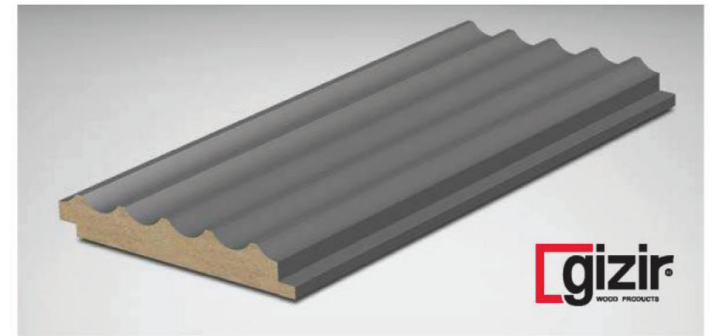

S010

S040

WALL  
PROFILE **WP 11**

GOLD INOX | 6370

MOUNTED PROFILE

DIMENSIONS (mm)

Thickness: 17,70 | Width: 118 | Length: 2800

S010