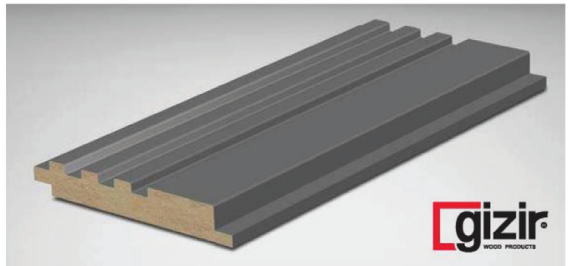

## MOUNTED PROFILE

WALL PROFILE  
**WP 06**  
 SM PISTACHIO | S067

**gizir**  
 WOOD PRODUCTS

- |   |   |   |   |
|---|---|---|---|
|   |   |   |   |
| <b>S010</b>   | <b>S028</b>   | <b>S036</b>   | <b>S040</b>   |
|  |  |  |  |
| <b>S064</b>   | <b>7093</b>   | <b>7094</b>   | <b>7095</b>   |
|  |  |   |   |
| <b>6270</b>   | <b>6370</b>   |   |   |