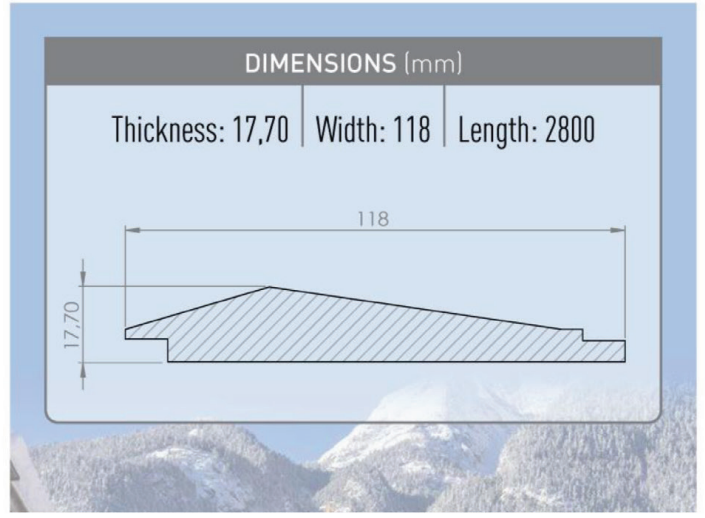

WALL PROFILE  
**WP 05**

LIGHT WALNUT | 1070

-  **S028**
-  **S040**
-  **6270**
-  **6370**

WALL  
PROFILE **WP 07**

SM CREAM | S020

MOUNTED PROFILE

DIMENSIONS (mm)

Thickness: 17,70 | Width: 118 | Length: 2800

S010

S040

WALL  
PROFILE **WP 11**

GOLD INOX | 6370

MOUNTED PROFILE

DIMENSIONS (mm)

Thickness: 17,70 | Width: 118 | Length: 2800

S010

Thickness: 18 | Width: 118 | Length: 2800

led strip light

7093

7094

Dimensions (mm)	
Width	605
Length	2800
Thickness	22

\*thickness options available

Colección de **madera**

0,6 MM NATURAL EUROPEAN OAK  
VENEER / PVC-PP OPTIONS

12 MM BLACK COLORED MDF

9 MM PET ACOUSTIC FELT