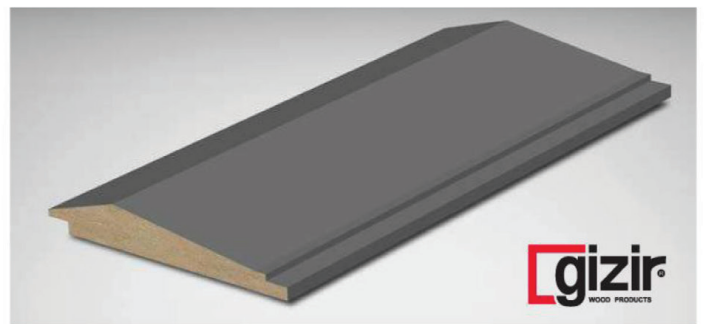

## MOUNTED PROFILE

WALL PROFILE  
**WP 06**  
 SM PISTACHIO | S067

**gizir**  
 WOOD PRODUCTS

- |   |   |   |   |
|---|---|---|---|
|   |   |   |   |
| <b>S010</b>   | <b>S028</b>   | <b>S036</b>   | <b>S040</b>   |
|  |  |  |  |
| <b>S064</b>   | <b>7093</b>   | <b>7094</b>   | <b>7095</b>   |
|  |  |   |   |
| <b>6270</b>   | <b>6370</b>   |   |   |

WALL PROFILE  
**WP 05**

LIGHT WALNUT | 1070

-  **S028**
-  **S040**
-  **6270**
-  **6370**

WALL  
PROFILE **WP 07**

SM CREAM | S020

MOUNTED PROFILE

DIMENSIONS (mm)

Thickness: 17,70 | Width: 118 | Length: 2800