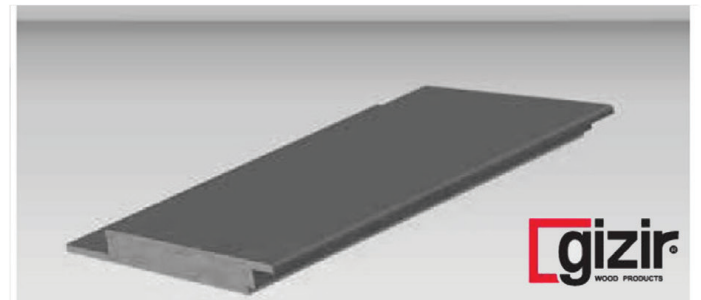

LED WALL PROFILE **WPL 01**

SM MINK S027

MOUNTED PROFILE

led strip light

New

DIMENSIONS (mm)

Thickness: 18 | Width: 118 | Length: 2800

led strip light

7093

7094