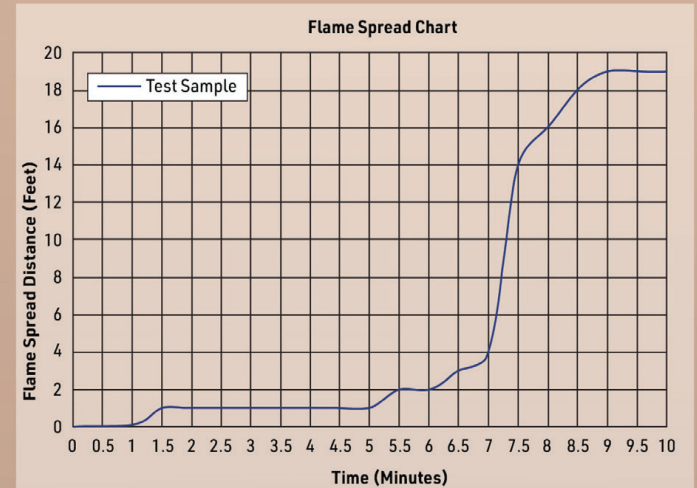

## ACOUSTIC FELT NRC TEST RESULT (Noise Reduction Coefficient Test)

NRC (Noise Reduction Coefficient Test) 0.75  
 Flame Spread index 26-75 Class B  
 Smoke-Developed index 0-450 Class B

ACOUSTIC FELT FSI 30 RESULT - ASTM E84-2021 standard test method used to assess the surface burning characteristics of a material used for interior wall and ceiling finishes, with results measured by Flame Spread Index (SFI)